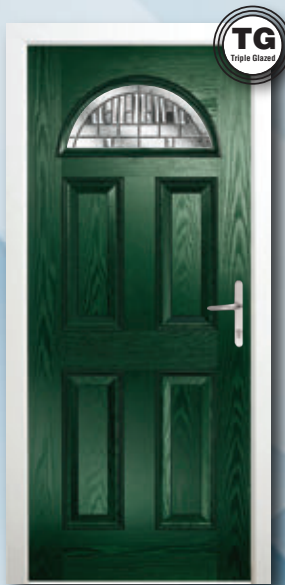

SPECIAL

OFFER

EPISODE 7

Jan '20

TOWN SPIRE - Spiro

ALL DOORS ONE SPECIAL OFFER PRICE

**TOWN SPIRE
- Elegance**

**BANNOCKBURN 1
- Prairie**