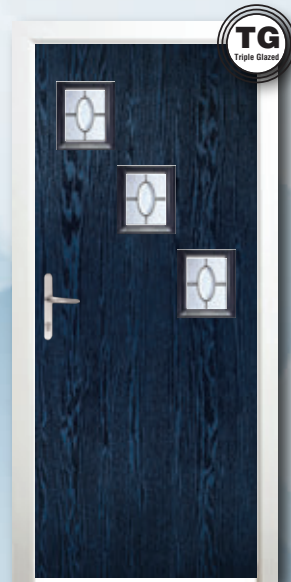

TRINITY - Spiro