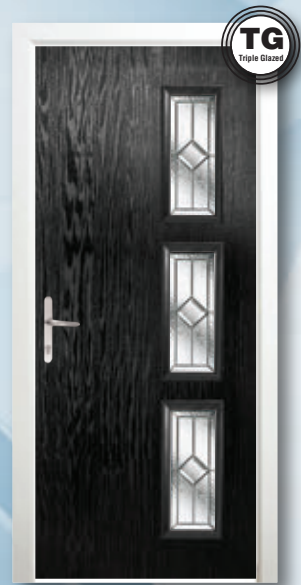

**CARNEGIE
- Simplicity R
(L & C also available)**

Offer subject to availability.